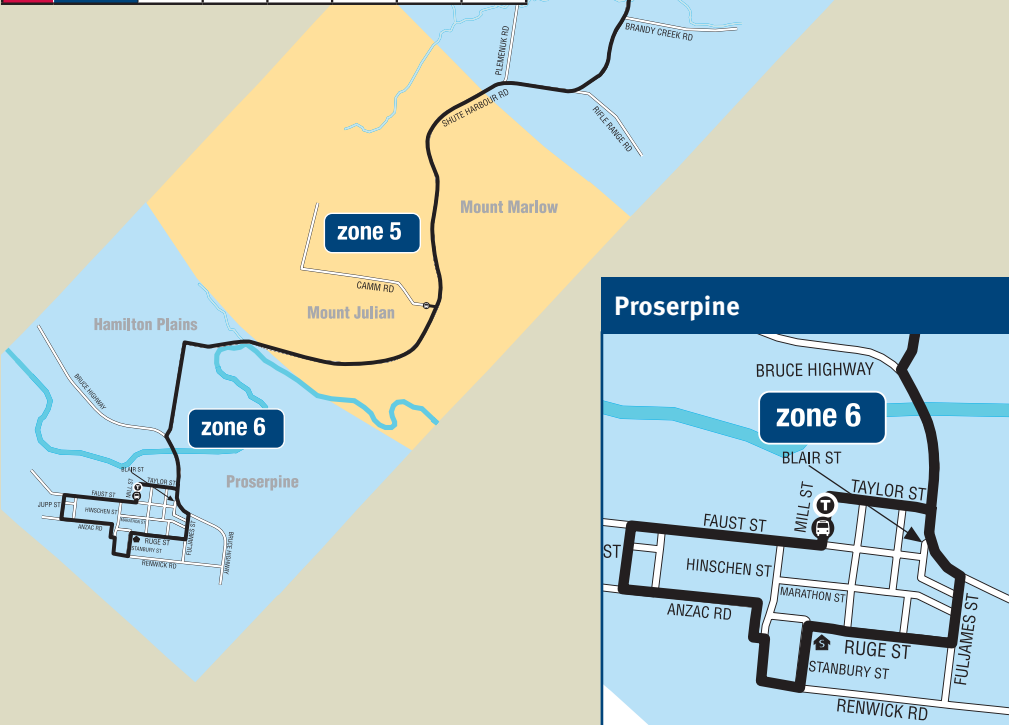

please note-

- to be eligible for a concession fare you must produce a valid concession card.

Key

Whitsunday transit
making the connection.

Route -Proserpine - Cannonvale - Airlie Beach - Shute Harbour

Shops School Terminus Major bus stop

Zone calculator

		Destination zone					
		1	2	3	4	5	6
Origin zone	1	1	2	2	3	4	5
	2	2	1	3	4	5	6
	3	2	3	1	2	3	4
	4	3	4	2	1	2	3
	5	4	5	3	2	1	2
	6	5	6	4	3	2	1

Further information on discounts and concessions is available

Timetables

This timetable covers the Shute Harbour to Proserpine area.

Translating and Interpreting Service - 13 14 50.

If you have any problems with reading and speaking English, contact the Translating and Interpreting Service (TIS) for assistance from anywhere in Queensland at any time.