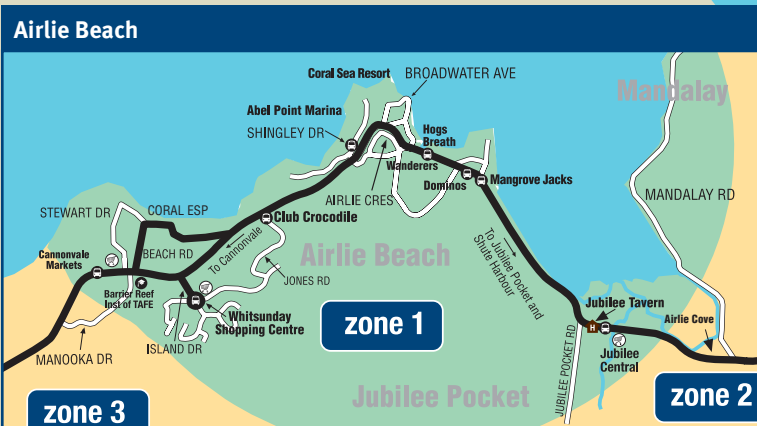

Whitsundays Monday to Sunday

servicing

- Shute Harbour**
- Airlie Beach**
- Cannonvale**
- Proserpine**

Concession and discount fares apply to:

- people with a vision impairment holding a Vision Impaired Travel Pass (VIP). VIP holders travel free.
- children aged five to fourteen years inclusive - children four years and under travel free
- full-time secondary students attending an approved Queensland school
- full-time tertiary students holding a current Tertiary Transport Card
- pensioners holding a current Queensland Pensioner Concession Card
- veterans holding a current Queensland Repatriation Health Card - for all conditions (Gold Card)
- seniors holding a Seniors Card (not Seniors Discount Card)
- carers presenting the Companion Card (including Companion Cards from other states and territories) will travel free on the **qconnect** network.

please note-

- to be eligible for a concession fare you must produce a valid concession card.

Key

Whitsunday transit
making the connection.

Route -Proserpine - Cannonvale - Airlie Beach - Shute Harbour

Shops School Terminus Major bus stop