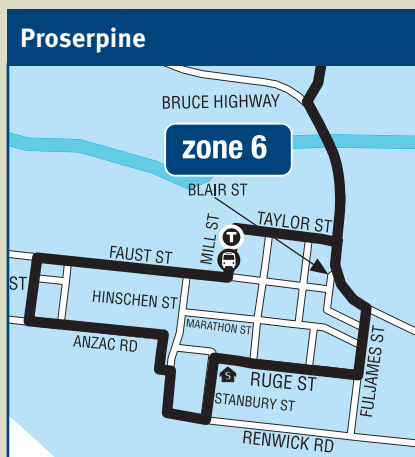

please note-

- to be eligible for a concession fare you must produce a valid concession card.

Key

Whitsunday transit
making the connection.

Route -Proserpine - Cannonvale - Airlie Beach - Shute Harbour

Shops School Terminus Major bus stop

Zone calculator

		Destination zone					
		1	2	3	4	5	6
Origin zone	1	1	2	2	3	4	5
	2	2	1	3	4	5	6
	3	2	3	1	2	3	4
	4	3	4	2	1	2	3
	5	4	5	3	2	1	2
	6	5	6	4	3	2	1

Further information on discounts and concessions is available

Timetables

This timetable covers the Shute Harbour to Proserpine area.

Translating and Interpreting Service - 13 14 50.

If you have any problems with reading and speaking English, contact the Translating and Interpreting Service (TIS) for assistance from anywhere in Queensland at any time.