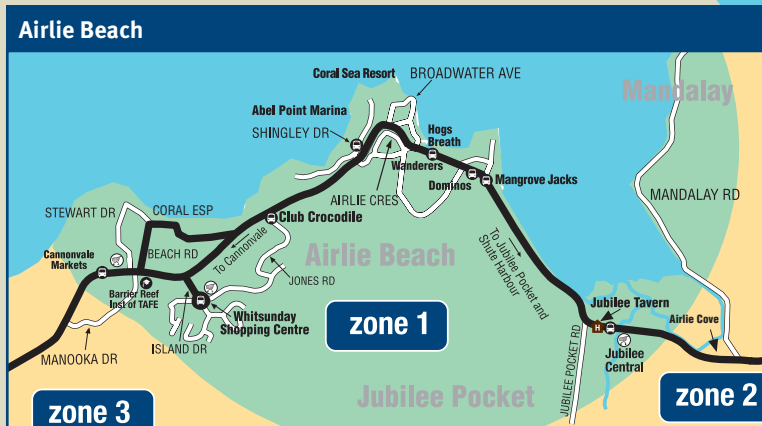

Whitsundays Monday to Sunday

servicing

- Shute Harbour**
- Airlie Beach**
- Cannonvale**
- Proserpine**

Concession and discount fares apply to:

- people with a vision impairment holding a Vision Impaired Travel Pass (VIP). VIP holders travel free.
- children aged five to fourteen years inclusive - children four years and under travel free
- full-time secondary students attending an approved Queensland school
- full-time tertiary students holding a current Tertiary Transport Card
- pensioners holding a current Queensland Pensioner Concession Card
- veterans holding a current Queensland Repatriation Health Card - for all conditions (Gold Card)
- seniors holding a Seniors Card (not Seniors Discount Card)
- carers presenting the Companion Card (including Companion Cards from other states and territories) will travel free on the **qconnect** network.

please note-

- to be eligible for a concession fare you must produce a valid concession card.

Key

Whitsunday transit
making the connection.

Route -Proserpine - Cannonvale - Airlie Beach - Shute Harbour

Shops School Terminus Major bus stop