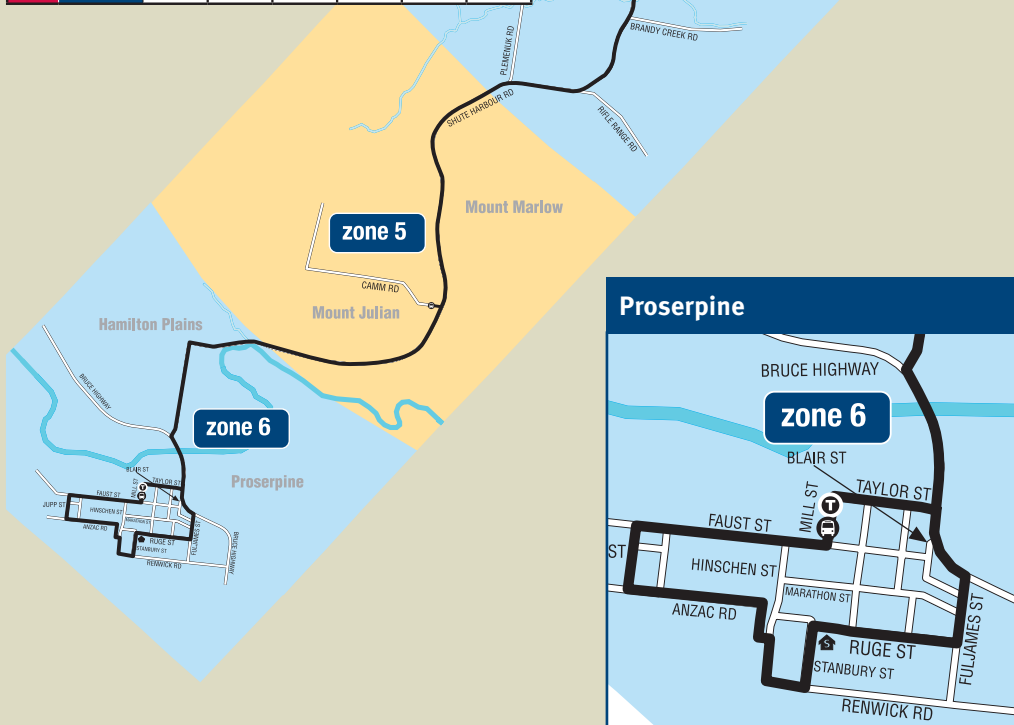

please note-

- to be eligible for a concession fare you must produce a valid concession card.

Key

Whitsunday transit
making the connection.

Route -Proserpine - Cannonvale - Airlie Beach - Shute Harbour

Shops School Terminus Major bus stop

Zone calculator

		Destination zone					
		1	2	3	4	5	6
Origin zone	1	1	2	2	3	4	5
	2	2	1	3	4	5	6
	3	2	3	1	2	3	4
	4	3	4	2	1	2	3
	5	4	5	3	2	1	2
	6	5	6	4	3	2	1

Further information on discounts and concessions is available

Timetables

This timetable covers the Shute Harbour to Proserpine area.

Translating and Interpreting Service - 13 14 50.

If you have any problems with reading and speaking English, contact the Translating and Interpreting Service (TIS) for assistance from anywhere in Queensland at any time.